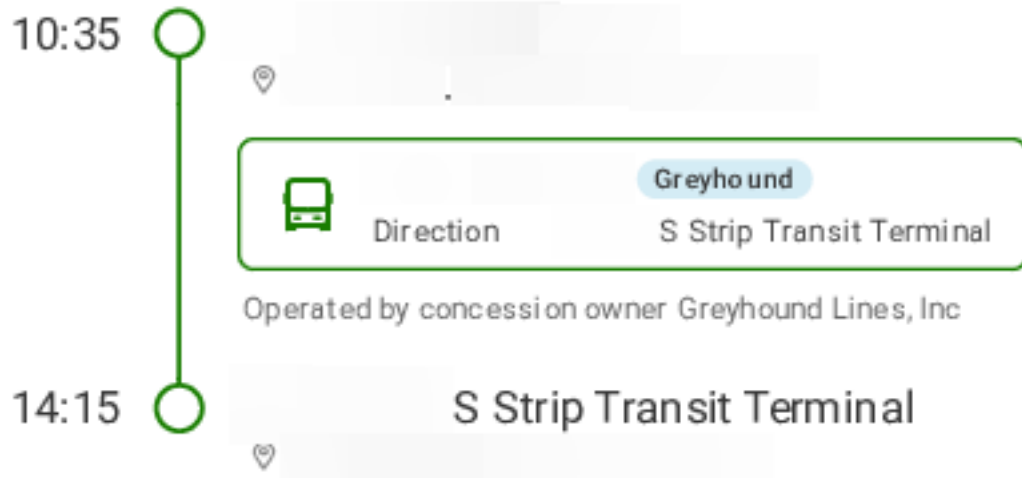

Monday, 27 Oct 2025

Adult

Seat
6B

1 x Small soft bag or backpack
7 kg · 42x30x18 cm

1 x Hold Luggage
20 kg · 80x50x30 cm

Additional information

- Total price: **USD 38.98**
- Manage My Booking: shop.global.flixbus.com/rebooking
- Track your trip: global.flixbus.com/track/order/3300505432
- FAQ: help.flixbus.com

Your checklist for your trip

- Arrive on time for boarding (usually 15 mins prior to departure)
- Double check luggage dimensions and clearly label your luggage with your name.
global.flixbus.com/service/luggage
- Safety first! Fastening seatbelts is obligatory during the ride.